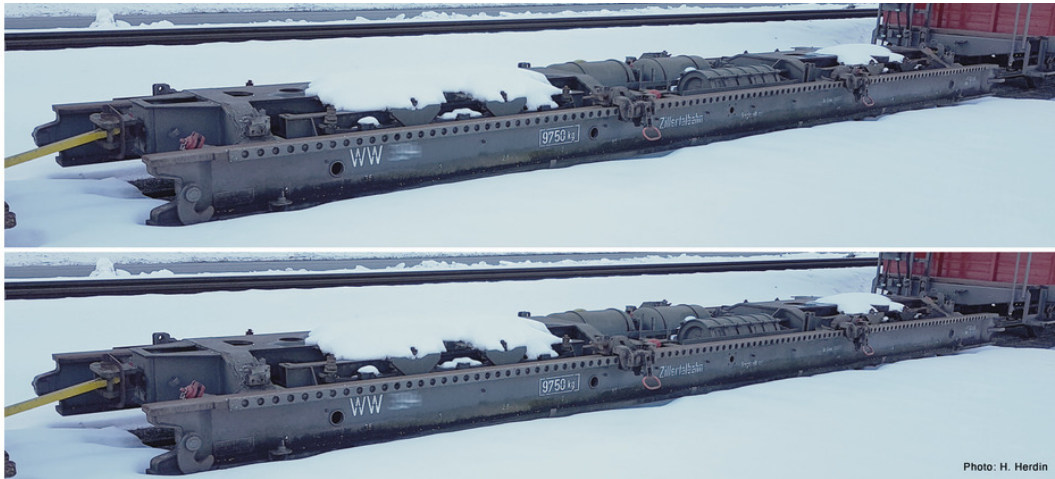

Roll wagons, Zillertalbahn

6640007 | **EINSTELLER**

railway company: EINSTELLER

99,90€

Four-axle narrow gauge roll wagons, type WW, of the Zillertalbahn.

New design!

- For transporting standard gauge goods wagons on narrow gauge tracks
- Finely detailed design of the bogies with die-cast metal frames
- Couplable with all H0e vehicles via the supplied coupling bar

General data

Coupling	In-house produced coupling
Article number	6640007
EAN	9005033385668
Scale	H0e
Epoch	V-VI
Railway Company	EINSTELLER

Electrical

Control	DC Analog
---------	-----------

Measurements

Length over coupling	224 mm
----------------------	--------