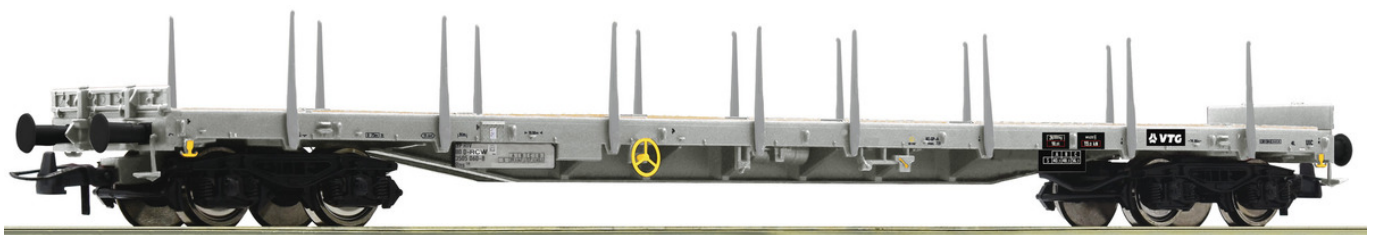

Stake wagon, RCW/VTG

6600272 | **ÖBB**

railway company: ÖBB

46,90€

Photomontage

Four-axle stake wagon, type Rns, of the VTG operated by Rail Cargo Wagon.

General data

Coupling	NEM shaft 362 with close coupling mechanism
AC Wheel set Article number	40196
Article number	6600272
EAN	9005033387051
Scale	H0
Epoch	VI
Railway Company	ÖBB

Electrical

Control	DC Analog
---------	-----------

Measurements

Length over buffer	229 mm
--------------------	--------