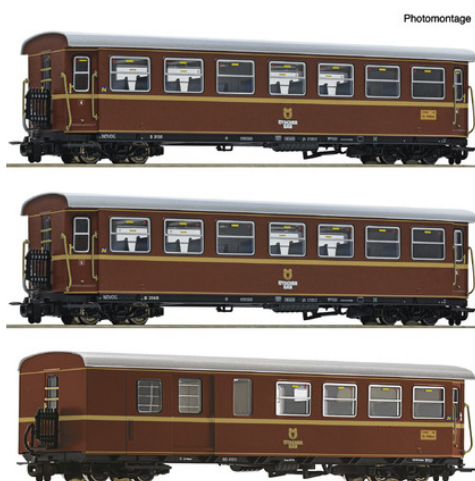

## 3-piece set: “Ötscherbär” passenger train, NÖVOG

6240006 |

139,90€

Wagon set with three 4-axle narrow gauge passenger coaches “Ötscherbär” of Niederösterreichische Verkehrsorganisationsgesellschaft.

Consisting of two 2nd class passenger coaches, type B, and one 2nd class passenger coach with luggage compartment, type BD.

- New design with decorative strips
- With separately attached handle rails