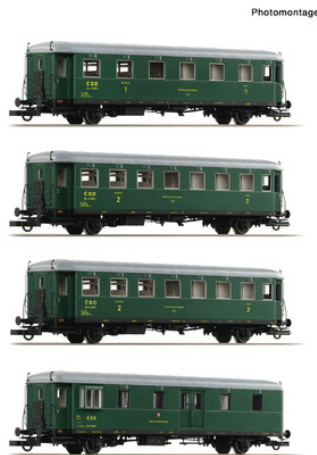

## 4-piece set: Passenger train, CSD

6220282 | CSD

railway company: CSD

259,90€

Car set comprising three passenger carriages and one “Rybak” type service carriage from the Czechoslovak State Railways.

Consisting of one 1st class passenger carriage, type Ae, two 2nd class passenger carriages, type Be, and one service carriage, type Dsd.

Completely new design!

- Delicate handrails and ladders
- Detailed reproduction of the underbody
- Models fitted with Märklin® close-coupling couplers ex works
- Suitable for steam locomotive 477 008, item no. 7120033
- [In cooperation with EL-HO](#)
- AC version

## General data

Coupling	NEM shaft 362 with close coupling mechanism
Article number	6220282
EAN	9005033398125
Interior fitting	Model with interior furnishing
Scale	H0
Epoch	III
Railway Company	CSD