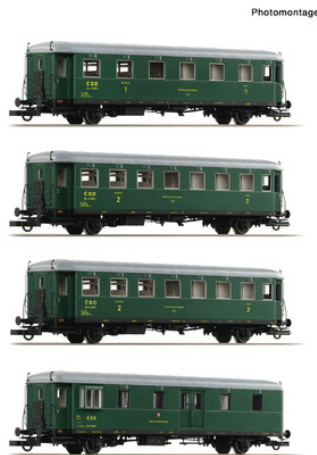

4-piece set: Passenger train, CSD

6210282 | CSD

railway company: CSD

379,90€

Car set comprising three passenger carriages and one “Rybak” type service carriage of the Czechoslovak State Railways.

Consisting of one 1st class passenger carriage, type Ae, two 2nd class passenger carriages, type Be, and one service carriage, type Dsd.

Completely new design!

- Delicate handrails and ladders
- Detailed reproduction of the underbody
- Version with switchable interior lighting
- Suitable for steam locomotive 477 008, item nos. 7100033, 7110033, 7130033
- [In cooperation with EL-HO](#)

General data

Coupling	NEM shaft 362 with close coupling mechanism
Article number	6210282
EAN	9005033398118
Interior fitting	Model with interior furnishing
Scale	H0
Epoch	III
Railway Company	CSD

Electrical