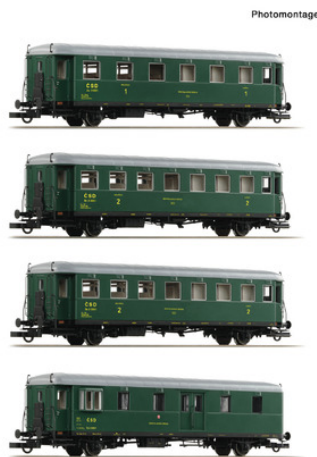

4-piece set: Passenger train, CSD

6200282 | CSD

railway company: CSD

259,90€

Car set comprising three passenger carriages and a 'Rybak' type service carriage from the Czechoslovak State Railways.

Consisting of one 1st class passenger carriage, type Ae, two 2nd class passenger carriages, type Be, and one service carriage, type Dsd.

Completely new design!

- Delicate handrails and ladders
- Detailed reproduction of the underbody
- Suitable for steam locomotive 477 008, item nos. 7100033, 7110033, 7130033
- [In cooperation with EL-HO](#)

General data

Coupling	NEM shaft 362 with close coupling mechanism
Article number	6200282
EAN	9005033398101
Interior fitting	Model with interior furnishing
Scale	H0
Epoch	III
Railway Company	CSD

Electrical