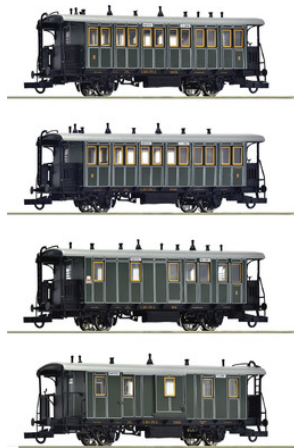

## 4 piece set: Local passenger train, K.Bay.Sts.B.

6200197 | **K.Bay.Sts.B.**

railway company: K.Bay.Sts.B.

**159,90€**

Set of four local train coaches of the Royal Bavarian State Railways.

The set contains two flat wagons, type CL; one flat wagon, type BPostL, with mail compartment, and one flat wagon, type PL, with luggage wagon.

- Use: Passenger trains on branch lines
- Operational condition circa 1910
- Filigree design with authentic decorative lines and printing

## General data

Coupling	NEM shaft 362 with close coupling mechanism
AC Wheel set Article number	40181
Article number	6200197
EAN	9005033383985
Interior fitting	Model with interior furnishing
Scale	H0
Epoch	I
Railway Company	K.Bay.Sts.B.