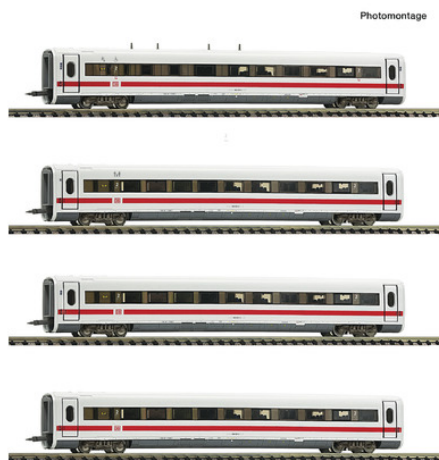

4 piece set: Supplementary coaches for the ICE 1 (Class 401) "30 Years of ICE", DB AG

7760013 | **DB-AG**

railway company: DB-AG

229,90€

Wagon set of four supplementary coaches for the ICE 1 multiple unit "30 Years of ICE" of the Deutsche Bahn.

The set contains a 2nd class service coach, type 803.1, a 2nd class coach, type 802.4, and two 2nd class coaches, type 802.0.

General data

Coupling	NEM shaft 355 with close coupling mechanism
EAN	9005033389482
Interior fitting	Model with interior furnishing
Scale	N
Epoch	VI
Railway Company	DB-AG