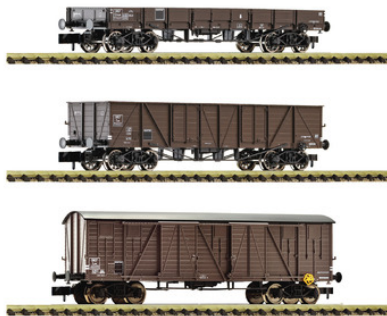

## 3 piece set: Goods wagons, SNCF

6660167 | SNCF

railway company: SNCF

**99,90€**

Photomontage

Wagon set with three goods wagons, type TP, of the French State Railways.

The set contains a low-sided wagon, a high-sided wagon and a covered goods wagon.

## General data

Coupling	NEM shaft 355 with close coupling mechanism
EAN	9005033390303
Scale	N
Epoch	III
Railway Company	SNCF