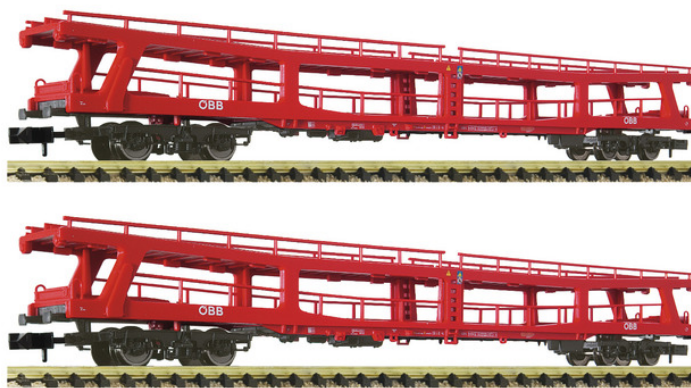

2 piece set: Car carrier wagons for passenger trains, ÖBB

6260049 | **ÖBB**

railway company: ÖBB

99,90€

Photomontage

The wagon set contains two car carrier wagons, typ DDm, used for passenger trains of the Austrian Federal Railways.

General data

Coupling	NEM shaft 355 with close coupling mechanism
EAN	9005033390297
Scale	N
Epoch	VI
Railway Company	ÖBB

Electrical

Control	DC Analog
---------	-----------

Measurements

Length over buffer	330 mm
--------------------	--------